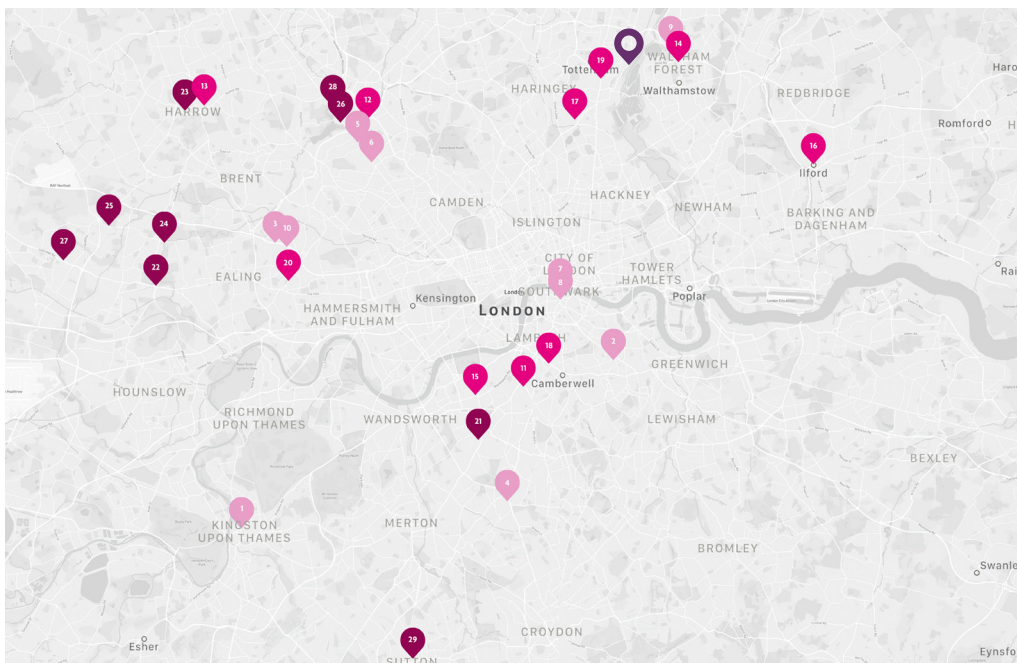

DIGITAL 48S

13 MILLION IMPACTS

Located in key London boroughs, our portfolio of digital 48's do not fail to deliver. Ideal for driving awareness, digital 48's amplify & complement other media as part of a wider broadcast campaign.

-  **IMPACTS: 13 MILLION**
-  **LOCAL COVER: 25%**
-  **REACH: 3 MILLION**

- | | | |
|--|---|--|
| <p>PHASE 1</p> <ul style="list-style-type: none"> 1 Fife Road 2 719 Old Kent Road A2 3 622 Western Avenue 4 420 Smeetham High Road 5 372 Edgware Road 6 British Rail Club 327 Edgware Road 7 53 Southwark Street 8 53 Southwark Street (2) 9 Fairways Golf Centre North Circular Road 10 608 Western Avenue | <p>PHASE 2</p> <ul style="list-style-type: none"> 11 77 Stockwell Road 12 Cardiff House, Tilling Road, Cricklewood 13 High Street, Wealdstone 14 Crooked Biller Roundabout, 1 Cecil Road 15 Queenstown Road / Lavender Hill 16 79 77 High Road Ilford 17 A509 - 341 Seven Sisters Road 18 223 Camberwell New Road 19 480 High Road Tottenham 20 35 Horn Lane Acton | <p>PHASE 3</p> <ul style="list-style-type: none"> 21 9 Balham High Road 22 220 Unbridge Road 23 33 Lowlands Road 24 412 Greenford Road 25 The White Hart Ruslip Road 26 106 West Hendon Broadway 27 Unbridge Road 28 263 West Hendon Broadway 29 Tudor Court Brighton Road |
|--|---|--|